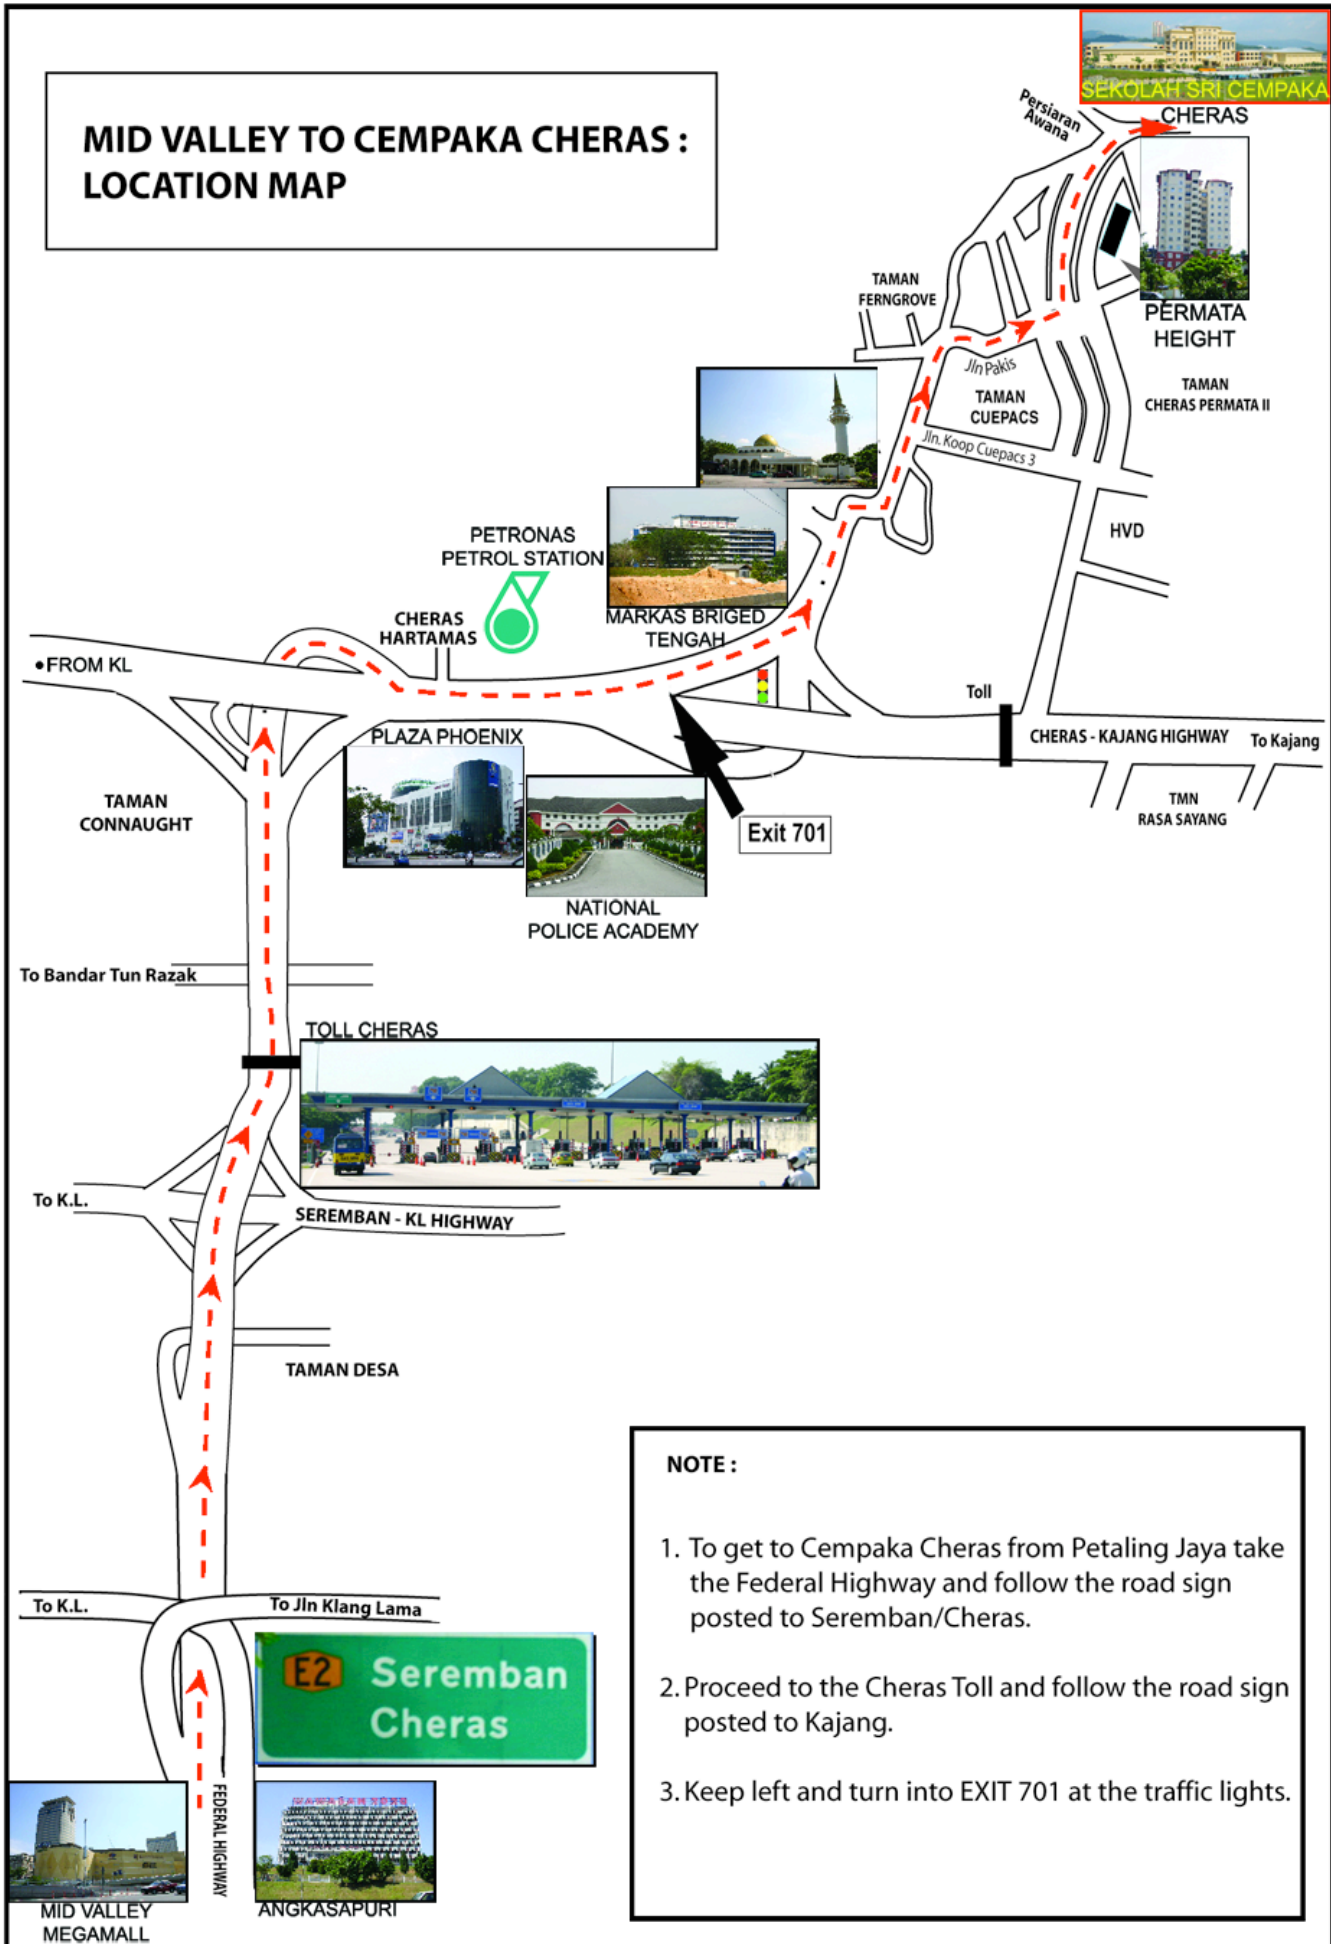

# MID VALLEY TO CEMPAKA CHERAS : LOCATION MAP

**NOTE :**

1. To get to Cempaka Cheras from Petaling Jaya take the Federal Highway and follow the road sign posted to Seremban/Cheras.
2. Proceed to the Cheras Toll and follow the road sign posted to Kajang.
3. Keep left and turn into EXIT 701 at the traffic lights.

TAMAN FERNGROVE

Jln Pakis

Jln. Koop Cuepacs 3

HVD

Toll

CHERAS - KAJANG HIGHWAY To Kajang

TMN RASA SAYANG

• FROM KL

TAMAN CONNAUGHT

To Bandar Tun Razak

To K.L.

SEREMBAN - KL HIGHWAY

TAMAN DESA

To K.L.

To Jln Klang Lama

FEDERAL HIGHWAY